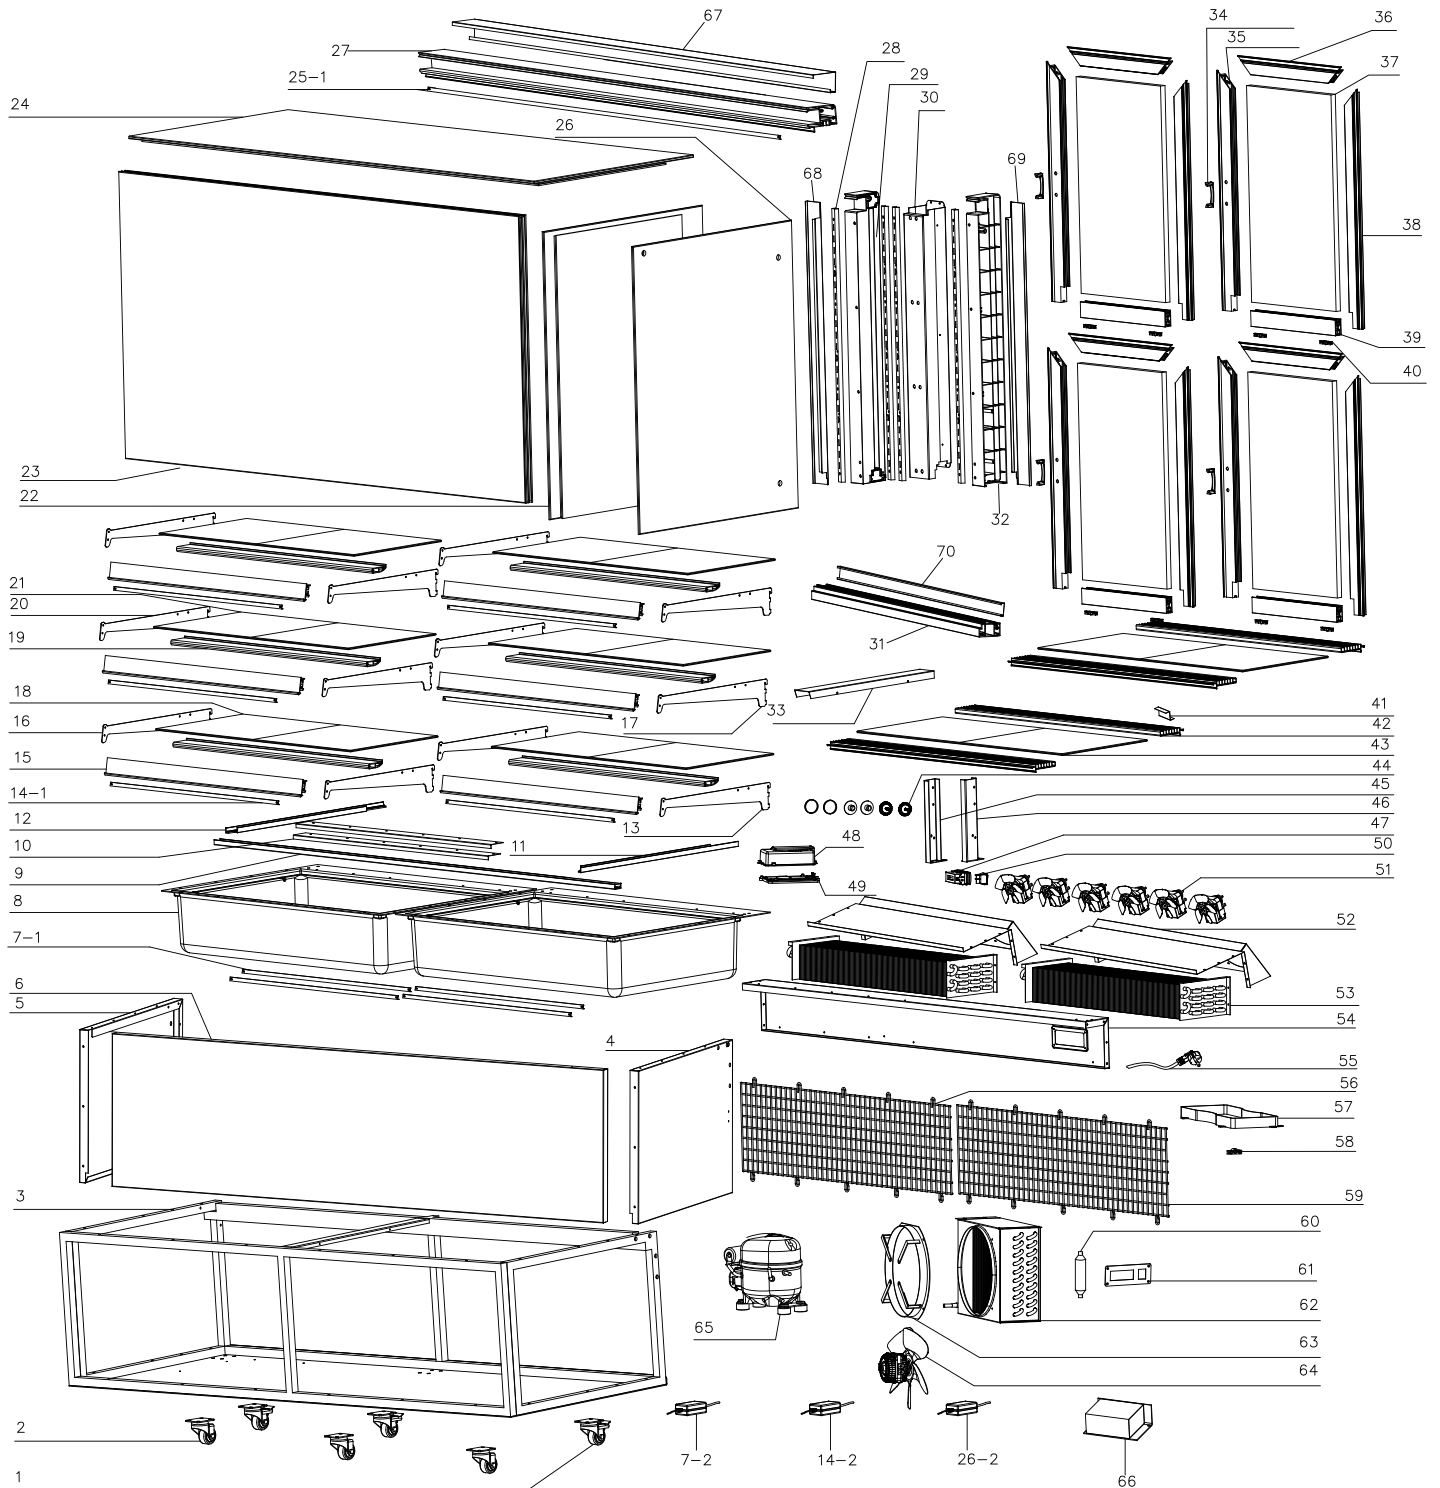

Parts Breakdown

Model RS-CN-0571-S 44505

Parts Breakdown

Model RS-CN-0571-S 44505

Item No.	Description	Position	Item No.	Description	Position	Item No.	Description	Position
71042	Rear Swivel Castor with Brake for 44505	1	AK231	Front Glass for 44505	23	AM043	Pole Fixer (Left) for 44505	45
79763	Swivel Front Castor without Brake for 44505	2	AF524	Top Glass for 44505	24	60561	Rear Wheels for 44505	46
68203	Base for 44505	3	AF525	Top LED for 44505	25-1	71123	Digital Control for 44505	47
AM046	Right Cover for 44505	4	AK232	Right Glass for 44505	26	71079	Thermostat Lid for 44505	48
AM047	Left Cover for 44505	5	AK201	6 LED Driver for 44505	26-2	71082	Thermostat Base for 44505	49
AJ491	Pull Out the Door for 44505	6	AK221	Top Frame for 44505	27	68196	Switch for 44505	50
68168	Bottom LED for 44505	7-1	AM049	Shelf Holder for 44505	28	71081	Evaporator Motor for 44505	51
AG710	4 LED Driver for 44505	7-2, 14-2	AM050	Left Pole for 44505	29	68197	Evaporator Cover for 44505	52
71046	Evaporator Insulation for 44505	8	AK222	Middle Column for 44505	30	71084	Evaporator for 44505	53
AK216	Front Glass Fixer for 44505	9	AK223	Bottom Frame for 44505	31	AK229	Rear Frame for 44505	54
AM048	After Air Vent Fixed Parts for 44505	10	AM051	Right Pole for 44505	32	AK205	Power Cord for 44505	55
68171	Left Glass Fixer for 44505	11	AK233	Middle Cover Plate for 44505	33	AK230	Left Back Grill for 44505	56
68170	Right Glass Fixer for 44505	12	71110	Door Handle for 44505	34	71089	Water Tray for 44505	57
68172	Right Bottom Shelf Holder for 44505	13	68190	Left Door Frame for 44505	35	AM025	Power Cord Fixer for 44505	58
68176	Middle LED for 44505	14-1	71068	Top Upper Door Frame for 44505	36	AM044	Right Back Grill for 44505	59
AJ498	U-Shaped Heating Pipe for 44505	15	AF526	Door Glass for 44505	37	77434	Control Panel for 44505	61
68211	Left Bottom Shelf Holder for 44505	16	68192	Right Door Frame for 44505	38	68286	Condenser for 44505	62
68175	Right Top Shelf Holder for 44505	17	71071	Bottom Door Frame for 44505	39	68287	Condenser Fan Motor for 44505	63
68273	Bottom Glass Shelf for 44505	18	71114	Door Glide Wheel for 44505	40	68199	Compressor for 44505	64
AJ522	V-Shaped Heating Pipe for 44505	19	AM039	After Air Vent Fixed Parts for 44505	41	AF521	Top Back Frame for 44505	65
68177	Left Top Shelf Holder for 44505	20	AF520	Air In/Outlet for 44505	42	AF502	Left Back Frame for 44505	66
68275	Top Glass Shelf for 44505	21	AK225	Bottom Black Glass Frame for 44505	43	AF503	Right Back Frame for 44505	67
68200	Left Glass for 44505	22	71121	Screw Cover for 44505	44	AF522	Bottom Back Frame for 44505	68